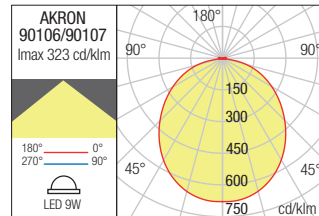

CEILING LAMP • PLAFONIERĂ

Code Finishing

- 90106** Sand White
90107 Dark Grey

LED type	Input voltage	Power	Luminous Flux Source/system	CCT	CRI
SMD LED 2835, 48 pcs.	220-240V	9W	1040/700 lm	3000K	80
SMD LED 2835, 48 pcs.	220-240V	9W	1040/700 lm	3000K	80