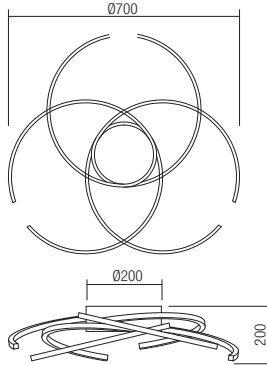

- art. **01-1801** Sand White 3000K
- art. **01-1802** Bronze 3000K
- art. **01-1863** Sand White 4000K
- art. **01-1864** Bronze 4000K