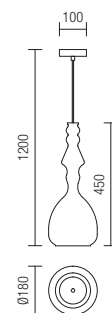

Ambix

01-2937

01-2938

01-2939

-  art. **01-2937** Gold
-  art. **01-2938** Smoke
-  art. **01-2939** Coffee

Lampholder	E27
Power	1 x max. 42W
Input	230V, 50Hz

CE IP20

Series of suspended light fittings, matt black metal structure with gold, smoky or coffee blown glass diffuser.