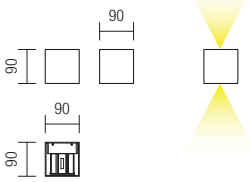

art. **01-1229** Sand White
art. **01-2809** Sand Black

Led type	COB LED 2 pcs x 3,6W
Power	7W
Input	220-240V.50/60Hz
Color temperature	3000K
Lumen source	766 lm
Lumen system	508 lm
Optic	max. 90°/90°
CRI	80
Not dimmable	
CE IP20