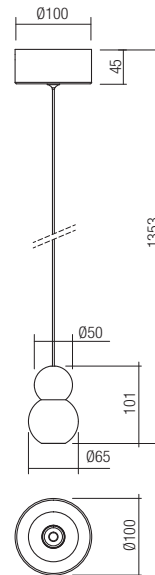

Led type	COB LED 1 pcs x 5W+ SMD LED 2835 12 pcs x 0.25W
Power	8W
Input	220-240V, 50/60Hz
Color temperature	3000K
Lumen source	851 lm
Lumen system	518 lm
Optic	36°/120°
CRI	90
Not dimmable	☒
CE IP20