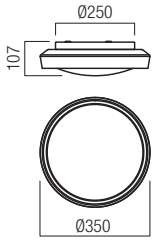

art. **01-3796** Sand White/Smoke