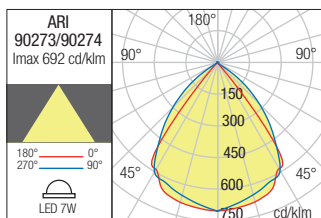

WALL LAMP • APLICĂ

Code Finishing

90273 Sand White

90274 Dark Grey

LED type	Input voltage	Power	Luminous Flux Source/system	CCT	Optics	CRI
COB LED CREE, 1 pcs.	220-240V	7W	650/470 lm	3000K	80°	80

WALL LAMP • APLICĂ