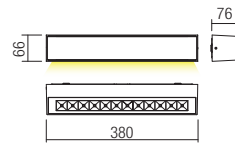

LED type	Input voltage	Power	Luminous Flux Source/system	CCT	Optics	CRI
SMD LED 3030 OSRAM, 12 pcs	220-240V	14W	950/644 lm	3000K	100°	80