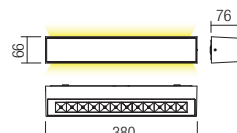

LED type	Input voltage	Power	Luminous Flux Source/system	CCT	Optics	CRI
SMD LED 2835 OSRAM, 24 pcs	220-240V	21W	1890/1283 lm	3000K	2x100°	80