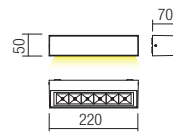

WALL LAMP - APLICĂ

Code Finishing

- 90247** Sand White
- 90248** Dark Grey
- 90249** Corten

LED type	Input voltage	Power	Luminous Flux Source/system	CCT	Optics	CRI
SMD LED 3030 OSRAM, 6 pcs	220-240V	6.5W	710/492 lm	3000K	100°	80