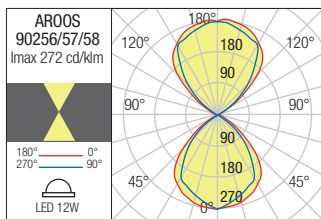

LED type	Input voltage	Power	Luminous Flux Source/system	CCT	Optics	CRI
SMD LED 2835 OSRAM, 12 pcs	220-240V	12W	1200/862 lm	3000K	2x100°	80