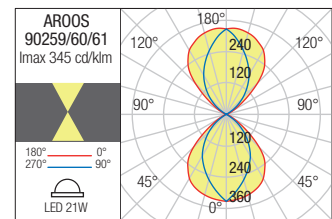

LED type	Input voltage	Power	Luminous Flux Source/system	CCT	Optics	CRI
SMD LED 2835 OSRAM, 24 pcs	220-240V	21W	1890/1283 lm	3000K	2x100°	80