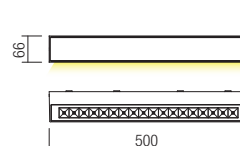

LED type	Input voltage	Power	Luminous Flux Source/system	CCT	Optics	CRI
SMD LED 3030 OSRAM, 18 pcs	220-240V	16W	1370/928 lm	3000K	100°	80