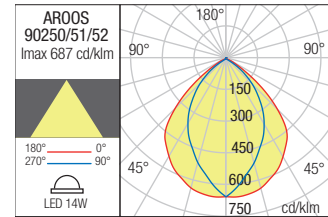

LED type	Input voltage	Power	Luminous Flux Source/system	CCT	Optics	CRI
SMD LED 3030 OSRAM, 12 pcs	220-240V	14W	950/644 lm	3000K	100°	80