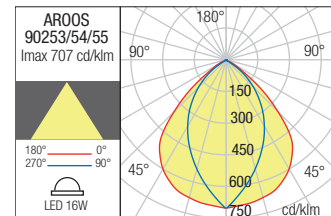

LED type	Input voltage	Power	Luminous Flux Source/system	CCT	Optics	CRI
SMD LED 3030 OSRAM, 18 pcs	220-240V	16W	1370/928 lm	3000K	100°	80