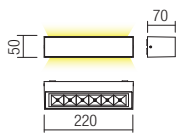

LED type	Input voltage	Power	Luminous Flux Source/system	CCT	Optics	CRI
SMD LED 2835 OSRAM, 12 pcs	220-240V	12W	1200/862 lm	3000K	2x100°	80