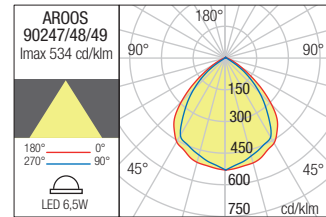

WALL LAMP - APLICĂ

Code Finishing

- 90247** Sand White
- 90248** Dark Grey
- 90249** Corten

LED type	Input voltage	Power	Luminous Flux Source/system	CCT	Optics	CRI
SMD LED 3030 OSRAM, 6 pcs	220-240V	6.5W	710/492 lm	3000K	100°	80