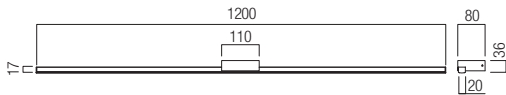

Led type	SMD LED 100pcs x 0,24W 3000K, 100pcs x 0,24W 4000K
Power	24W
Input	220-240V, 50/60Hz
Color temperature	CCT 3000/4000K
Lumen source	3000 lm
Lumen system	1723 lm
CRI	90
Not dimmable	

CE IP44