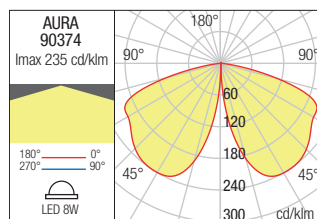

BOLLARD • STĂLPIȘOR

Code Finishing

90374 ■ Dark Grey

LED type	Input voltage	Power	Luminous Flux Source/system	CCT	CRI
SMD LED 2835, 48 pcs.	100-240V	8W	900/600 lm	3000K	80