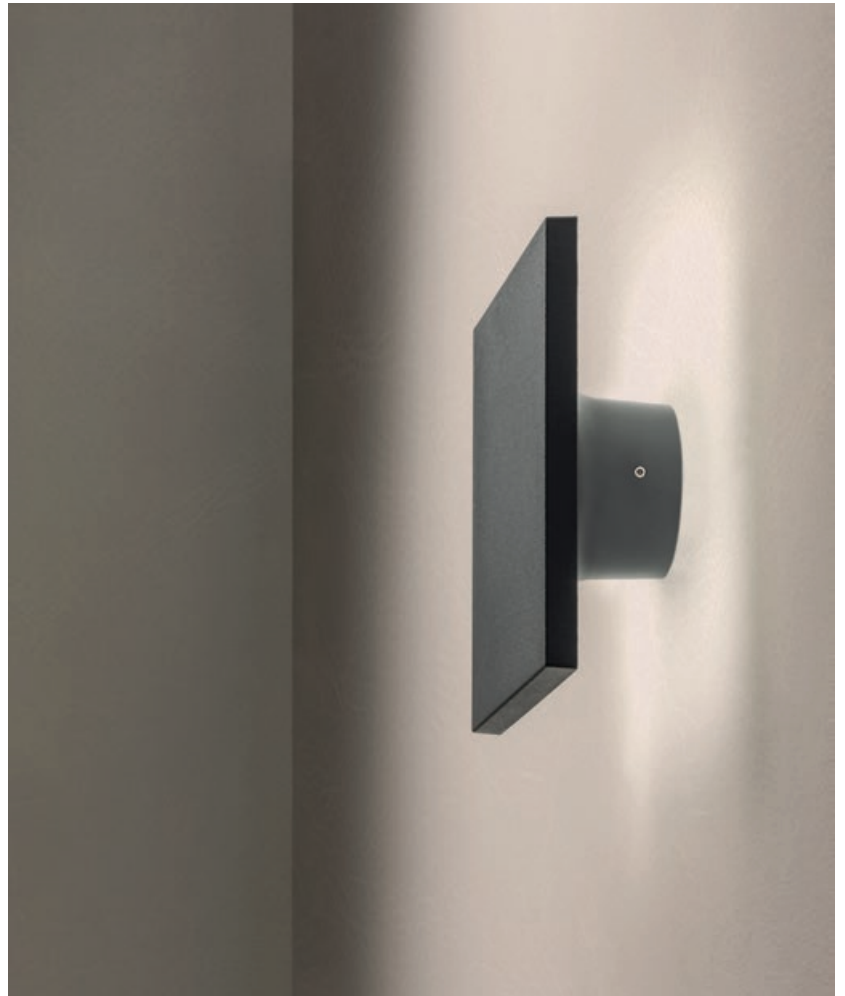

WALL LAMP • APLICĂ

Code Finishing

90368 Sand White

90369 Dark Grey

LED type	Input voltage	Power	Luminous Flux Source/system	CCT	CRI
SMD LED 2835, 48 pcs.	100-240V	8W	900/680 lm	3000K	80