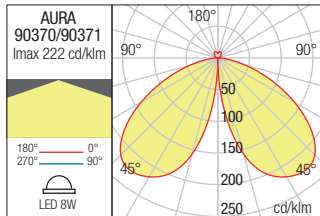

WALL LAMP • APLICĂ

Code Finishing

90368 Sand White

90369 Dark Grey

LED type	Input voltage	Power	Luminous Flux Source/system	CCT	CRI
SMD LED 2835, 48 pcs.	100-240V	8W	900/680 lm	3000K	80