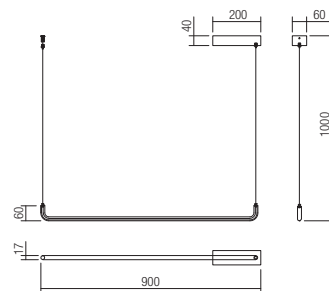

Led type	SMD LED 2835 378 pcs x 0,13W
Power	47W
Input	220-240V, 50/60Hz
Color temperature	3000K
Lumen source	5500 lm
Lumen system	2865 lm
CRI	90
Dimmable (3 step)	

CE IP20

art. **01-2461**

Led type	SMD LED 2835 210 pcs x 0,12W
Power	25W
Input	220-240V, 50/60Hz
Color temperature	3000K
Lumen source	2750 lm
Lumen system	1680 lm
CRI	90
Dimmable (3 step)	