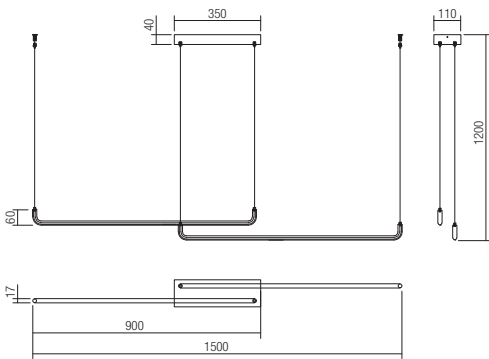

Led type	SMD LED 2835 378 pcs x 0,13W
Power	47W
Input	220-240V, 50/60Hz
Color temperature	3000K
Lumen source	5500 lm
Lumen system	2865 lm
CRI	90
Dimmable (3 step)	

CE IP20

art. **01-2461**

Led type	SMD LED 2835 210 pcs x 0,12W
Power	25W
Input	220-240V, 50/60Hz
Color temperature	3000K
Lumen source	2750 lm
Lumen system	1680 lm
CRI	90
Dimmable (3 step)	