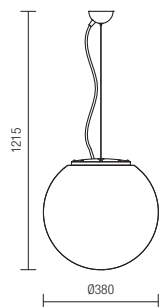

Baloo

SUSPENSION • SUSPENSIE

IP44

Code	Finishing	Power	Socket	Input voltage	Input frequency
9974	OPAL	1x max. 23W	E27	230V	50Hz