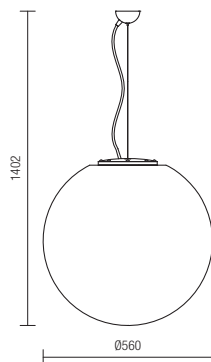

# Baloo

SUSPENSION • SUSPENSIE

IP44

Code	Finishing	Power	Socket	Input voltage	Input frequency
<b>9974</b>	OPAL	1x max. 23W	E27	230V	50Hz

Code	Finishing	Power	Socket	Input voltage	Input frequency
<b>9975</b>	OPAL	1x max. 23W	E27	230V	50Hz