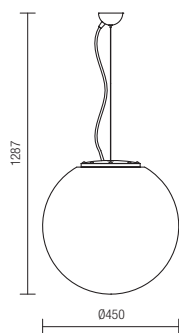

Code	Finishing	Power	Socket	Input voltage	Input frequency
9975	OPAL	1x max. 23W	E27	230V	50Hz