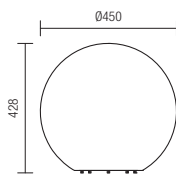

Code	Finishing	Power	Socket	Input voltage	Input frequency
9968	OPAL	1x max. 23W	E27	230V	50Hz

Code	Finishing	Power	Socket	Input voltage	Input frequency
9971	OPAL	1x max. 23W	E27	230V	50Hz