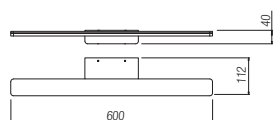

Led type	EPISTAR SMD LED 90pcs x 0.2W	
Power	17,25W	
Input	220V-240V, 50/60Hz	
Color temperature	3000K	4000K
Lumen source	2070 lm	2215 lm
Lumen system	1656 lm	1805 lm
CRI	90	
Not dimmable		

CE IP44

Led type	EPISTAR SMD LED 135pcs x 0.2W	
Power	27,39W	
Input	220V-240V, 50/60Hz	
Color temperature	3000K	4000K
Lumen source	3287 lm	3305 lm
Lumen system	2457 lm	2604 lm
CRI	90	
Not dimmable		

CE IP44

Led type	EPISTAR SMD LED 180pcs x 0.2W	
Power	34,32W	
Input	220V-240V, 50/60Hz	
Color temperature	3000K	4000K
Lumen source	4118 lm	4310 lm
Lumen system	3312 lm	3477 lm
CRI	90	
Not dimmable		

CE IP44