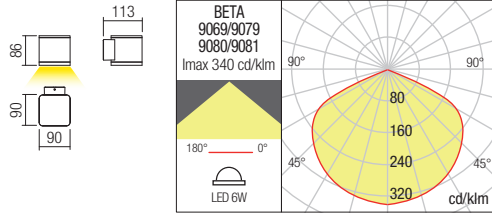

WALL LAMP - APLICĂ

Code	Finishing	LED type	Input voltage	Power	CCT	Luminous Flux Source/system	Optics	CRI
9069	Dark Grey	COB LED EPISTAR	220-240V	1 x 6W	3000K	589/530 lm	120°	82
9079	Dark Grey	COB LED EPISTAR	220-240V	1 x 6W	4000K	601/540 lm	120°	82
9080	Dark Brown	COB LED EPISTAR	220-240V	1 x 6W	3000K	589/530 lm	120°	82
9081	Dark Brown	COB LED EPISTAR	220-240V	1 x 6W	4000K	601/540 lm	120°	82