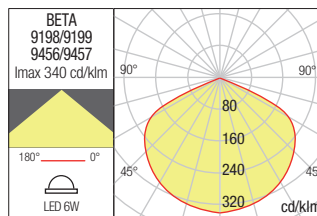

WALL LAMP - APLICĂ

Code	Finishing	LED type	Input voltage	Power	CCT	Luminous Flux Source/system	Optics	CRI
9069	Dark Grey	COB LED EPISTAR	220-240V	1 x 6W	3000K	589/530 lm	120°	82
9079	Dark Grey	COB LED EPISTAR	220-240V	1 x 6W	4000K	601/540 lm	120°	82
9080	Dark Brown	COB LED EPISTAR	220-240V	1 x 6W	3000K	589/530 lm	120°	82
9081	Dark Brown	COB LED EPISTAR	220-240V	1 x 6W	4000K	601/540 lm	120°	82