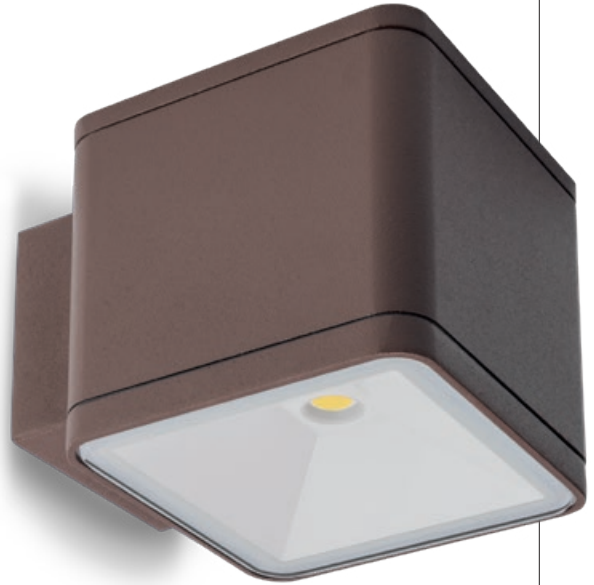

WALL LAMP - APLICĂ

Code	Finishing	LED type	Input voltage	Power	CCT	Luminous Flux Source/system	Optics	CRI
9069	Dark Grey	COB LED EPISTAR	220-240V	1 x 6W	3000K	589/530 lm	120°	82
9079	Dark Grey	COB LED EPISTAR	220-240V	1 x 6W	4000K	601/540 lm	120°	82
9080	Dark Brown	COB LED EPISTAR	220-240V	1 x 6W	3000K	589/530 lm	120°	82
9081	Dark Brown	COB LED EPISTAR	220-240V	1 x 6W	4000K	601/540 lm	120°	82