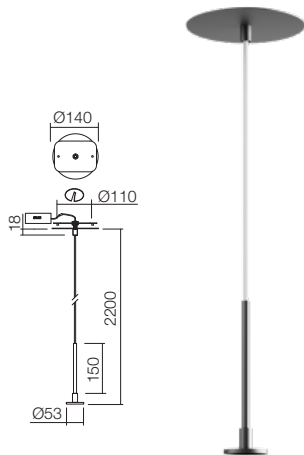

RECESSED SUSPENSION KIT (Support max. 30W)

- art **SKBRO1SWH** Sand White
- art **SKBRO1BS** Brass
- art **SKBRO1CH** Chrome
- art **SKBRO1SBK** Sand Black

Power MAX 30W
Input 220-240V, 50/60Hz
Dimmable 1-10V

CE IP44

WALL/CEILING LAMP

- art **01-2600** Sand White
- art **01-2601** Brass
- art **01-2602** Chrome
- art **01-2603** Sand Black

Led type SMD LED 2835 15 pcs x 0,33W
Power 5W
Input 220-240V, 50/60Hz
Color temperature 3000K
Lumen source 450 lm
Lumen system 330 lm
CRI 90
Not dimmable

CE IP44