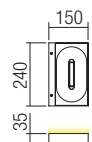

01-1327

Led type	COB LED BRIDGELUX 1 pc x 18W
Power	18W
Input	220-240V, 50/60Hz
Color temperature	3000K
Lumen source	1836 lm
Lumen system	1374 lm
Optic	108°
CRI	80
Not dimmable	

CE IP20