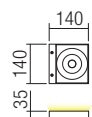

01-1328

Technical info

art. **01-1325** Mat White
art. **01-1326** Mat Black

01-1326

Led type	COB LED BRIDGELUX 1 pc x 6W
Power	6W
Input	220-240V, 50/60Hz
Color temperature	3000K
Lumen source	648 lm
Lumen system	578 lm
Optic	108°
CRI	90
Not dimmable	