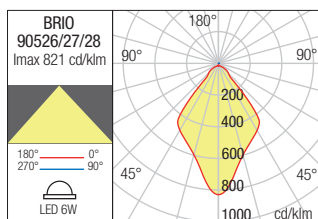

## WALL LAMP • APLICĂ

Code Finishing

**90529** Sand White

**90530** Dark Grey

**90531** Corten

LED type Input voltage Power CCT Luminous Flux Source/system Optics CRI

COB LED, 2 pcs 220-240V 10W 3000K 1000/798 lm 2 x 75° 80