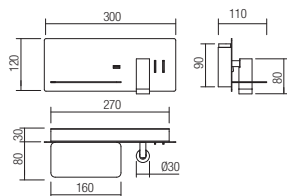

01-2983

01-2984

01-2985

art. **01-2983** White
art. **01-2984** Gold
art. **01-2985** Black

Led type	SMD LED 3535 BRIDGELUX 1 pc x 3W + SMD LED 2835 EDISON 40pcs x 0,2W
Power	8W + 3W
Input	220-240V, 50/60Hz
Color temperature	3000K
Lumen source	238 lm + 1000 lm
Lumen system	135 lm + 733 lm
Optic	20° + 120°
CRI	90
USB charging port	
Not dimmable	