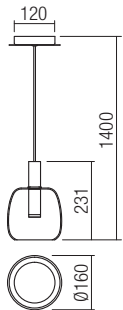

Led type	COB LED CREE 1 pc x 6,6W
Power	8W
Input	220V-240V. 50/60Hz
Color temperature	3000K
Lumen source	624 lm
Lumen system	470 lm
CRI	80
Not dimmable	

CE **IP20**

01-1819

01-1820

Candela
335