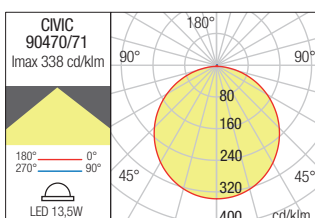

Code	Finishing
90470	Sand White
90471	Dark Grey

LED type	Input voltage	Power	CCT	Luminous Flux Source/system	CRI
SMD LED 2835, 60 pcs	220-240V	13,5W	3000K	1834/998 lm	80

ADHESIVE LETTERS AND NUMBERS SET INCLUDED