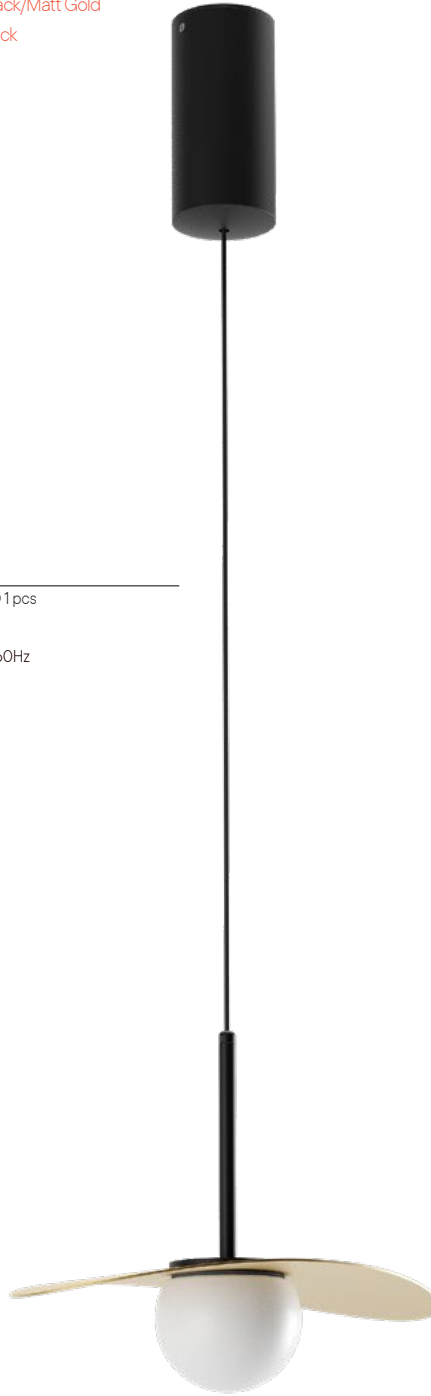

art. **01-3308** Sand Black/Matt Gold
art. **01-3289** Sand Black

Led type	CREE COB LED 1 pcs
Power	11W
Input	220-240V, 50/60Hz
Color temperature	3000K
Lumen source	890 lm
Lumen system	655 lm
CRI	90
Not dimmable	

art. **01-3290** Sand Black/Matt Gold
art. **01-3309** Sand Black

Led type	CREE COB LED 3 pcs x 9W
Power	28W
Input	220-240V, 50/60Hz
Color temperature	3000K
Lumen source	2700 lm
Lumen system	1600 lm
CRI	90
Not dimmable	

01-3308