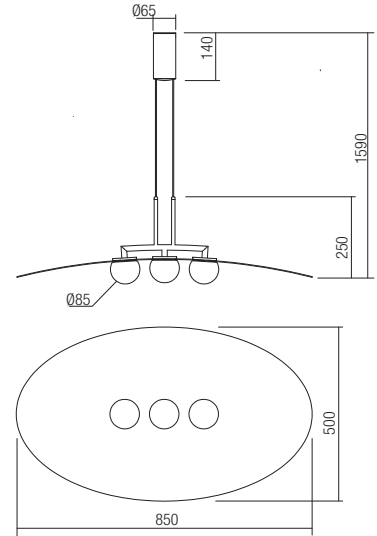

Led type	CREE COB LED 1 pcs
Power	11W
Input	220-240V, 50/60Hz
Color temperature	3000K
Lumen source	890 lm
Lumen system	655 lm
CRI	90
Not dimmable	

art. **01-3290** Sand Black/Matt Gold
art. **01-3309** Sand Black

Led type	CREE COB LED 3 pcs x 9W
Power	28W
Input	220-240V, 50/60Hz
Color temperature	3000K
Lumen source	2700 lm
Lumen system	1600 lm
CRI	90
Not dimmable