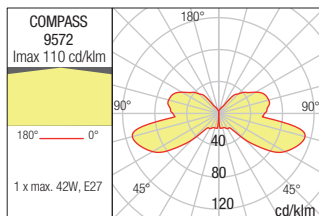

SUSPENSION • SUSPENSIE

Code	Power	Socket	Input voltage	Input frequency
9572	1 x max. 42W	E27	230V	50Hz