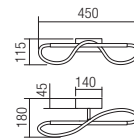

Led type	SMD LED 354 pcs x 0,03W
Power	13W
Input	220-240V, 50/60Hz
Color temperature	3000K
Lumen source	1973 lm
Lumen system	1248 lm
CRI	82
Dimmable (3 step)	

CE IP20