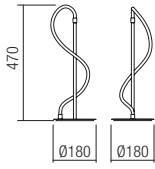

art. **01-2529** Matt Gold
art. **01-2530** Sand Black

Led type	SMD LED 208 pcs x 0,06W
Power	12W
Input	220-240V, 50/60Hz
Color temperature	3000K
Lumen source	1667 lm
Lumen system	1421 lm
CRI	82
Dimmable (3 step)	