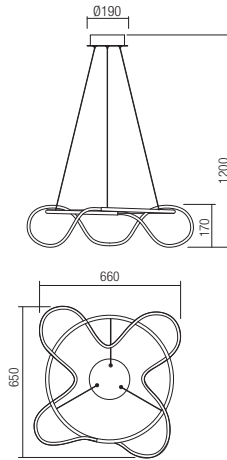

art. **01-2529** Matt Gold
art. **01-2530** Sand Black

Led type	SMD LED 208 pcs x 0,06W
Power	12W
Input	220-240V, 50/60Hz
Color temperature	3000K
Lumen source	1667 lm
Lumen system	1421 lm
CRI	82
Dimmable (3 step)	

CE IP20

art. **01-2110** Matt Gold
art. **01-2111** Sand Black