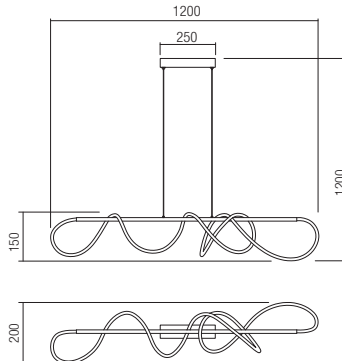

Led type	SMD LED 1296 pcs x 0,03W
Power	35W
Input	220-240V, 50/60Hz
Color temperature	3000K
Lumen source	5675 lm
Lumen system	2730 lm
CRI	82
Dimmable (3 step)	

CE IP20

art. **01-2108** Matt Gold
art. **01-2109** Sand Black

Led type	SMD LED 354 pcs x 0,03W
Power	13W
Input	220-240V, 50/60Hz
Color temperature	3000K
Lumen source	1973 lm
Lumen system	1248 lm
CRI	82
Dimmable (3 step)	

CE IP20