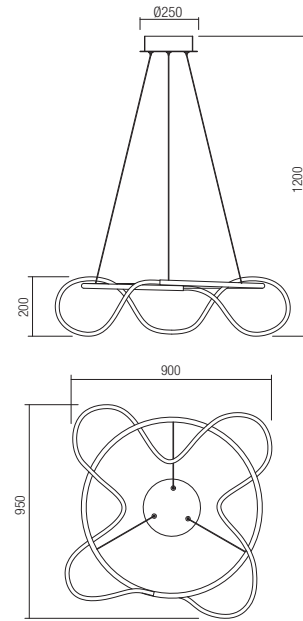

Led type	SMD LED 1296 pcs x 0,03W
Power	32W
Input	220-240V, 50/60Hz
Color temperature	3000K
Lumen source	5183 lm
Lumen system	2720 lm
CRI	82
Dimmable (3 step)	

CE IP20

art. **01-2112** Matt Gold
art. **01-2113** Sand Black

Led type	SMD LED 1680 pc x 0,03W
Power	55W
Input	220-240V, 50/60Hz
Color temperature	3000K
Lumen source	8255 lm
Lumen system	4675 lm
CRI	82
Dimmable (3 step)	

CE IP20

art. **01-2531** Matt Gold
art. **01-2532** Sand Black