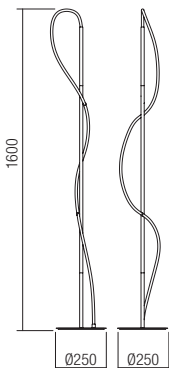

Led type	SMD LED 650 pcs x 0,05W
Power	32W
Input	220-240V, 50/60Hz
Color temperature	3000K
Lumen source	4500 lm
Lumen system	3800 lm
CRI	82
Dimmable (3 step)	

CE IP20

art. **01-2114** Matt Gold
art. **01-2115** Sand Black