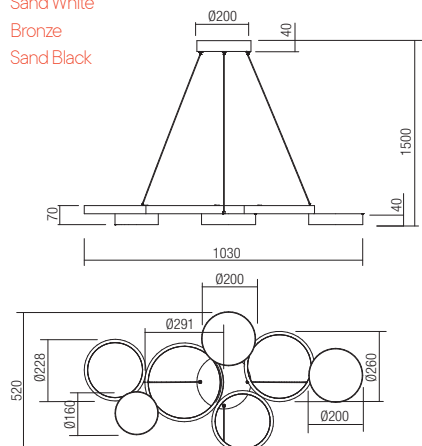

- art. **01-2545** Sand White
- art. **01-2546** Bronze
- art. **01-2547** Sand Black