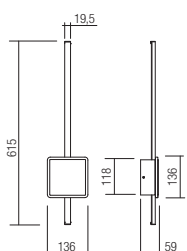

- art. **01-2696** Sand White
- art. **01-2697** Matt Gold
- art. **01-2698** Sand Black

Led type	SMD LED 100 pcs x 0,20W
Power	20W
Input	220-240V, 50/60Hz
Color temperature	3000K
Lumen source	2150 lm
Lumen system	945 lm
CRI	90
Not dimmable	
CE IP20	

- art. **01-2699** Sand White
- art. **01-2700** Matt Gold
- art. **01-2701** Sand Black