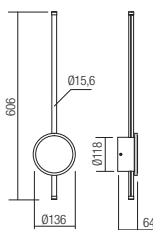

- art. **01-2699** Sand White
- art. **01-2700** Matt Gold
- art. **01-2701** Sand Black

Led type	SMD LED 90 pcs x 0,20W
Power	18W
Input	220-240V, 50/60Hz
Color temperature	3000K
Lumen source	1935 lm
Lumen system	857 lm
CRI	90
Not dimmable	
<b>CE IP20</b>	