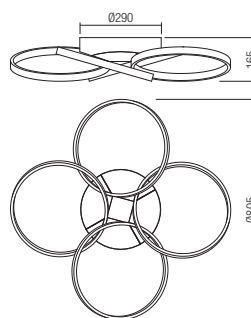

Led type	SMD LED 2835 312 pcs x 0.10W
Power	33W
Input	220-240V, 50/60Hz
Color temperature	3000K
Lumen source	4541 lm
Lumen system	2440 lm
CRI	90
Dimmable (3 step)	

CE IP20

- art. **01-2681** Sand White
- art. **01-2682** Matt Gold
- art. **01-2683** Sand Black