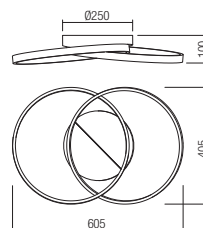

Led type	SMD LED 2835 312 pcs x 0.10W
Power	33W
Input	220-240V, 50/60Hz
Color temperature	3000K
Lumen source	4541 lm
Lumen system	2440 lm
CRI	90
Dimmable (3 step)	

CE IP20

- art. **01-2681** Sand White
- art. **01-2682** Matt Gold
- art. **01-2683** Sand Black