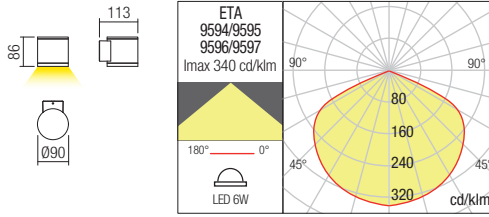

WALL LAMP • APLICĂ

Code	Finishing	LED type	Input voltage	Power	CCT	Luminous Flux Source/system	Optics	CRI
9594	Dark Grey	COB LED EPISTAR	220-240V	1 x 6W	3000K	589/530 lm	120°	82
9595	Dark Grey	COB LED EPISTAR	220-240V	1 x 6W	4000K	601/540 lm	120°	82
9596	Dark Brown	COB LED EPISTAR	220-240V	1 x 6W	3000K	589/530 lm	120°	82
9597	Dark Brown	COB LED EPISTAR	220-240V	1 x 6W	4000K	601/540 lm	120°	82