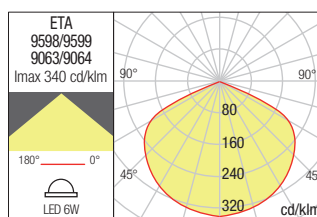

### WALL LAMP • APLICĂ

Code	Finishing	LED type	Input voltage	Power	CCT	Luminous Flux Source/system	Optics	CRI
<b>9594</b>	Dark Grey	COB LED EPISTAR	220-240V	1 x 6W	3000K	589/530 lm	120°	82
<b>9595</b>	Dark Grey	COB LED EPISTAR	220-240V	1 x 6W	4000K	601/540 lm	120°	82
<b>9596</b>	Dark Brown	COB LED EPISTAR	220-240V	1 x 6W	3000K	589/530 lm	120°	82
<b>9597</b>	Dark Brown	COB LED EPISTAR	220-240V	1 x 6W	4000K	601/540 lm	120°	82