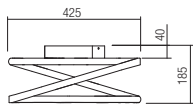

art. **01-2519** Bronze
art. **01-2520** Sand Black

Led type	SMD LED 2835 252 pcs x 0,18W
Power	40W
Input	220-240V, 50/60Hz
Color temperature	3000K
Lumen source	5183 lm
Lumen system	2643 lm
CRI	90
Dimmable (3 step)	☾

CE IP20