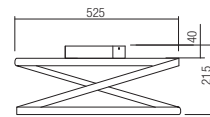

art. **01-2519** Bronze
art. **01-2520** Sand Black

Led type	SMD LED 2835 252 pcs x 0,18W
Power	40W
Input	220-240V, 50/60Hz
Color temperature	3000K
Lumen source	5183 lm
Lumen system	2643 lm
CRI	90
Dimmable (3 step)	☾

CE IP20

art. **01-2521** Bronze
art. **01-2522** Sand Black

Led type	SMD LED 2835 312 pcs x 0,18W
Power	50W
Input	220-240V, 50/60Hz
Color temperature	3000K
Lumen source	6023 lm
Lumen system	3071 lm
CRI	90
Dimmable (3 step)	☾

CE IP20

01-2521