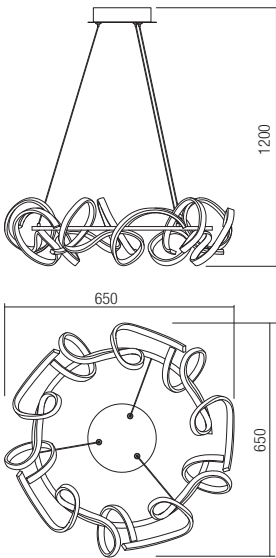

CE IP20

Led type	SMD LED 2835 120 pcs x 0,1W
Power	9,5W
Input	220-240V, 50/60Hz
Color temperature	3000K
Lumen source	1371 lm
Lumen system	850 lm
CRI	80
Dimmable (3 step)	☑

CE IP20

art. 01-2104

Led type	SMD LED 2835 600 pcs x 0,1W
Power	54W
Input	220-240V, 50/60Hz
Color temperature	3000K
Lumen source	7140 lm
Lumen system	4427 lm
CRI	80
Dimmable (3 step)	☾