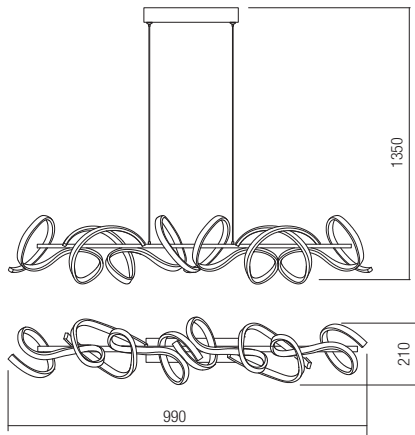

CE IP20

Led type	SMD LED 2835 120 pcs x 0,1W
Power	9,5W
Input	220-240V, 50/60Hz
Color temperature	3000K
Lumen source	1371 lm
Lumen system	850 lm
CRI	80
Dimmable (3 step)	☑

CE IP20

art. 01-2104

Led type	SMD LED 2835 600 pcs x 0,1W
Power	54W
Input	220-240V, 50/60Hz
Color temperature	3000K
Lumen source	7140 lm
Lumen system	4427 lm
CRI	80
Dimmable (3 step)	☾

CE IP20

art. 01-2105

Led type	SMD LED 2835 480 pcs x 0,09W
Power	37W
Input	220-240V, 50/60Hz
Color temperature	3000K
Lumen source	5114 lm
Lumen system	3171 lm
CRI	80
Dimmable (3 step)	☾

CE IP20

art. 01-2107