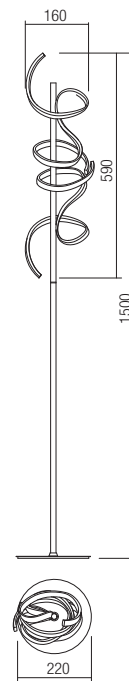

Godart

01-2105

Godart

01-2104

Godart

01-2105

01-2107

Godart

CE IP20

art. 01-2105

Led type	SMD LED 2835 480 pcs x 0,09W
Power	37W
Input	220-240V, 50/60Hz
Color temperature	3000K
Lumen source	5114 lm
Lumen system	3171 lm
CRI	80
Dimmable (3 step)	☾

CE IP20

art. 01-2107