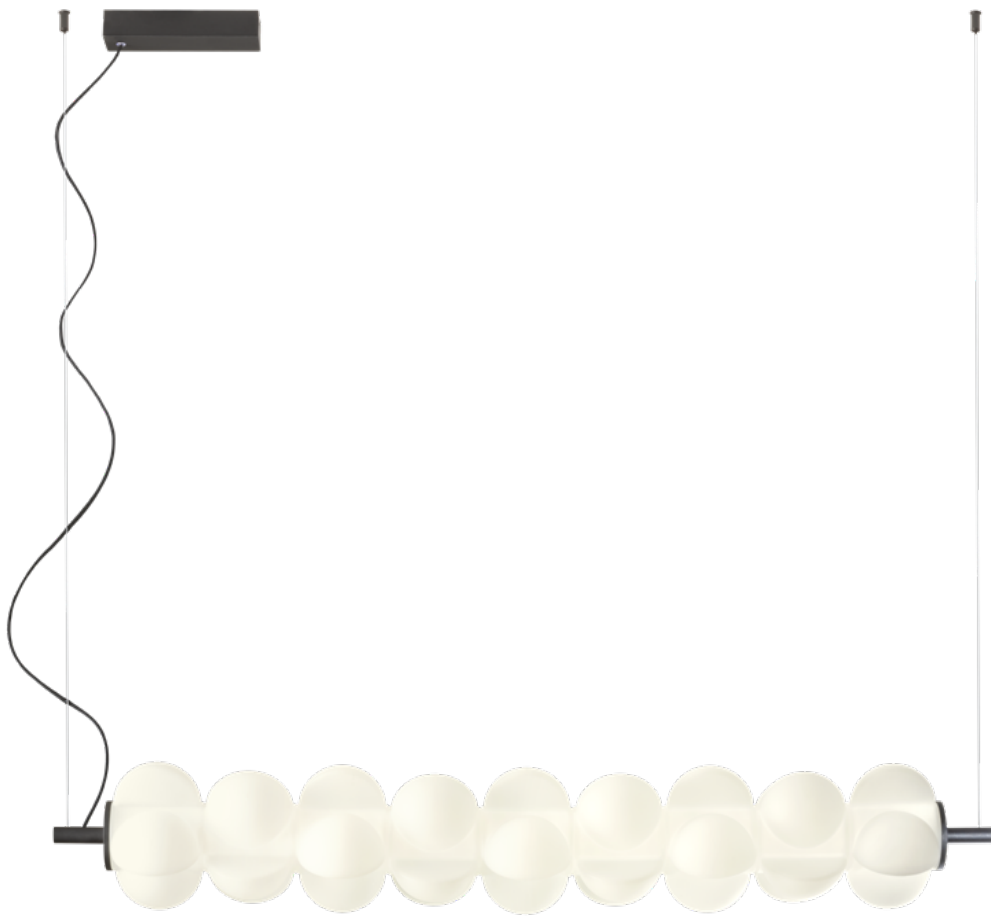

Led type	SMD LED 2835 310 pcs x 0.09W
Power	29,5W
Input	220-240V, 50/60Hz
Color temperature	3000K
Lumen source	3417 lm
Lumen system	2200 lm
CRI	80
Not dimmable	☐

CE IP20

Led type	SMD LED 2835 492 pcs x 0.10W
Power	52W
Input	220-240V, 50/60Hz
Color temperature	3000K
Lumen source	4434 lm
Lumen system	3350 lm
CRI	80
Dimmable (3 step)	☒

CE IP20