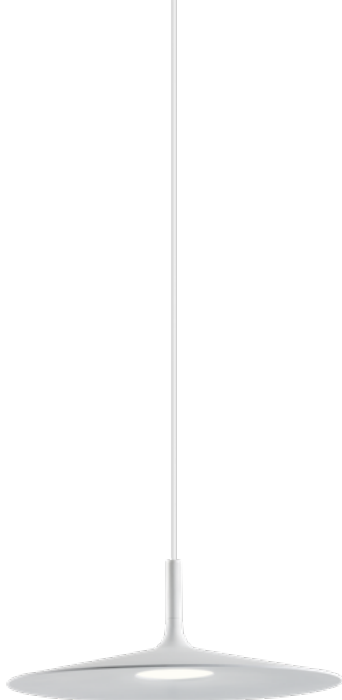

01-3034

- art. **01-3034** Matt White
- art. **01-3035** Matt Auburn
- art. **01-3036** Matt Olive
- art. **01-3037** Gun Metal
- art. **01-3038** Matt Black

Led type	SMD LED 2835 66 pcs x 0.24W
Power	16W
Input	220-240V, 50/60Hz
Color temperature	3000K
Lumen source	1900 lm
Lumen system	1150 lm
CRI	90
Not dimmable	

CE IP20

- art. **01-3039** Matt White
- art. **01-3040** Matt Auburn
- art. **01-3041** Matt Olive
- art. **01-3042** Gun Metal
- art. **01-3043** Matt Black

Led type	SMD LED 2835 88 pcs x 0.24W
Power	25W
Input	220-240V, 50/60Hz
Color temperature	3000K
Lumen source	3100 lm
Lumen system	1950 lm
CRI	90
Not dimmable	

CE IP20