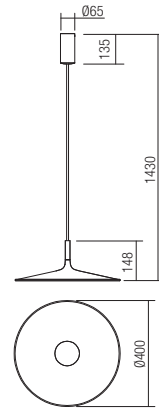

01-3034

01-3038

01-3037

01-3041

01-3040

- art. **01-3034** Matt White
- art. **01-3035** Matt Auburn
- art. **01-3036** Matt Olive
- art. **01-3037** Gun Metal
- art. **01-3038** Matt Black

Led type	SMD LED 2835 66 pcs x 0.24W
Power	16W
Input	220-240V, 50/60Hz
Color temperature	3000K
Lumen source	1900 lm
Lumen system	1150 lm
CRI	90
Not dimmable	