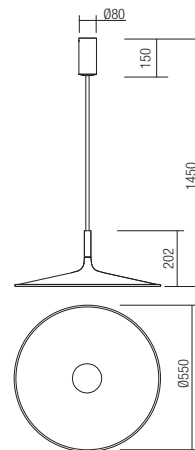

01-3034

01-3038

01-3037

01-3041

01-3040

- art. **01-3034** Matt White
- art. **01-3035** Matt Auburn
- art. **01-3036** Matt Olive
- art. **01-3037** Gun Metal
- art. **01-3038** Matt Black

Led type	SMD LED 2835 66 pcs x 0.24W
Power	16W
Input	220-240V, 50/60Hz
Color temperature	3000K
Lumen source	1900 lm
Lumen system	1150 lm
CRI	90
Not dimmable	

CE IP20

- art. **01-3039** Matt White
- art. **01-3040** Matt Auburn
- art. **01-3041** Matt Olive
- art. **01-3042** Gun Metal
- art. **01-3043** Matt Black

Led type	SMD LED 2835 88 pcs x 0.24W
Power	25W
Input	220-240V, 50/60Hz
Color temperature	3000K
Lumen source	3100 lm
Lumen system	1950 lm
CRI	90
Not dimmable	