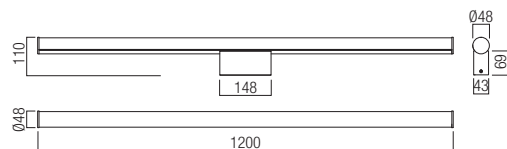

Led type	SMD LED 100pcs x 0,24W 3000K, 100pcs x 0,24W 4000K
Power	24W
Input	220-240V, 50/60Hz
Color temperature	CCT 3000/4000K
Lumen source	3000 lm
Lumen system	2210 lm
CRI	90
Not dimmable	

CE IP44