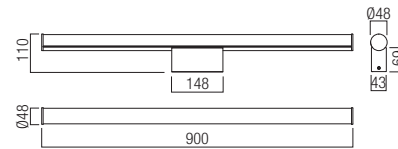

- art **01-3277** Sand White
- art **01-3278** Chrome
- art **01-3279** Sand Black

Led type	SMD LED 50pcs x 0,24W 3000K, 50pcs x 0,24W 4000K
Power	12W
Input	220-240V, 50/60Hz
Color temperature	CCT 3000/4000K
Lumen source	1600 lm
Lumen system	1215 lm
CRI	90
Not dimmable	

CE IP44

- art **01-3280** Sand White
- art **01-3281** Chrome
- art **01-3282** Sand Black

Led type	SMD LED 76pcs x 0,24W 3000K, 76pcs x 0,24W 4000K
Power	18W
Input	220-240V, 50/60Hz
Color temperature	CCT 3000/4000K
Lumen source	2400 lm
Lumen system	1821 lm
CRI	90
Not dimmable	

CE IP44

- art **01-3283** Sand White
- art **01-3284** Chrome
- art **01-3285** Sand Black

Led type	SMD LED 100pcs x 0,24W 3000K, 100pcs x 0,24W 4000K
Power	24W
Input	220-240V, 50/60Hz
Color temperature	CCT 3000/4000K
Lumen source	3000 lm
Lumen system	2210 lm
CRI	90
Not dimmable	

CE IP44