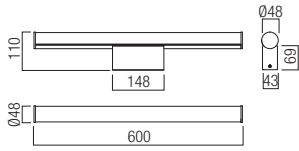

Led type	SMD LED 50pcs x 0,24W 3000K, 50pcs x 0,24W 4000K
Power	12W
Input	220-240V, 50/60Hz
Color temperature	CCT 3000/4000K
Lumen source	1600 lm
Lumen system	1215 lm
CRI	90
Not dimmable	

CE IP44