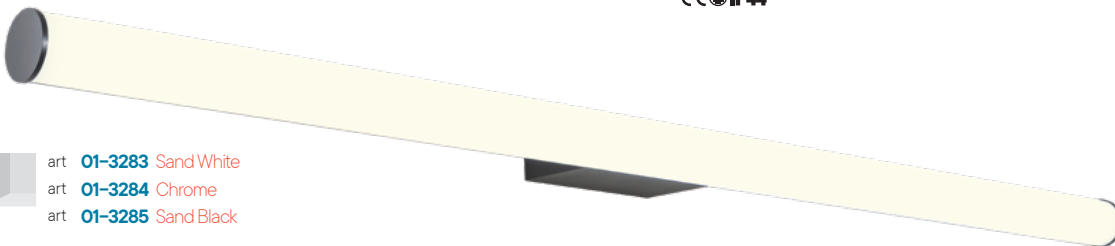

Led type	SMD LED 76pcs x 0,24W 3000K, 76pcs x 0,24W 4000K
Power	18W
Input	220-240V, 50/60Hz
Color temperature	CCT 3000/4000K
Lumen source	2400 lm
Lumen system	1821 lm
CRI	90
Not dimmable	

CE IP44

- art **01-3283** Sand White
- art **01-3284** Chrome
- art **01-3285** Sand Black