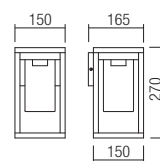

WALL LAMP · APLICĂ

Code	Finishing
90520	Dark Grey
90521	Dark Brown

Power	Socket	Input voltage	Input frequency
1 x max. 15W	E27	230V	50Hz