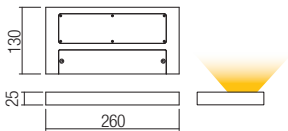

Led type	SAMSUNG SMD LED 56 pcs x 0,53W
Power	30W
Input	220-240V, 50/60Hz
Color temperature	3000K
Lumen source	3180 lm
Lumen system	2069 lm
Optic	120°
CRI	90
Not dimmable	

CE IP20