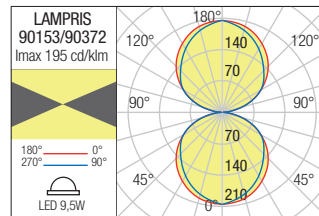

WALL LAMP - APLICĂ

Code Finishing

90153 ■ Dark Grey

90372 ■ White

LED type	Input voltage	Power	Luminous Flux Source/system	CCT	CRI
SMD LED 2835, 52 pcs.	220-240V	9,5W	950/586 lm	3000K	80

WALL LAMP - APLICĂ