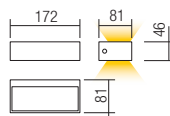

WALL LAMP - APLICĂ

Code Finishing

90153 ■ Dark Grey

90372 ■ White

LED type	Input voltage	Power	Luminous Flux Source/system	CCT	CRI
SMD LED 2835, 52 pcs.	220-240V	9,5W	950/586 lm	3000K	80

WALL LAMP - APLICĂ