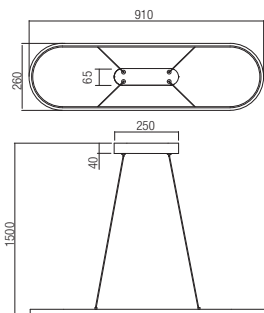

-  art. **01-2526** Sand White
-  art. **01-2527** Bronze
-  art. **01-2528** Sand Black

-  art. **01-2523** Sand White
-  art. **01-2524** Bronze
-  art. **01-2525** Sand Black

Led type	SMD LED 2835 336 pcs x 0,17W
Power	50W
Input	220-240V, 50/60Hz
Color temperature	3000K
Lumen source	6639 lm
Lumen system	3900 lm
CRI	90
Dimmable (3 step)	