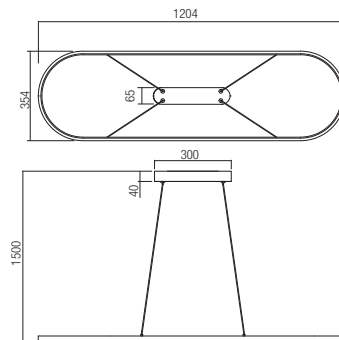

- art. **01-2526** Sand White
- art. **01-2527** Bronze
- art. **01-2528** Sand Black

- art. **01-2523** Sand White
- art. **01-2524** Bronze
- art. **01-2525** Sand Black

Led type	SMD LED 2835 336 pcs x 0,17W
Power	50W
Input	220-240V, 50/60Hz
Color temperature	3000K
Lumen source	6639 lm
Lumen system	3900 lm
CRI	90
Dimmable (3 step)	

CE **IP20**

Led type	SMD LED 2835 252 pcs x 0,15W
Power	32W
Input	220-240V, 50/60Hz
Color temperature	3000K
Lumen source	4339 lm
Lumen system	2690 lm
CRI	90
Dimmable (3 step)	

CE **IP20**