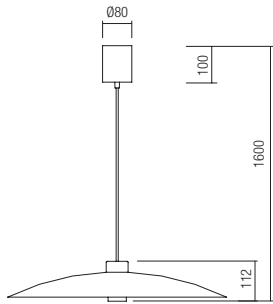

CE IP20

01-3018

01-3020

-  art. **01-3018** White
-  art. **01-3019** Green
-  art. **01-3020** Terracotta
-  art. **01-3021** Black

Led type	EDISON 2835 SMD LED 70 pcs x 0.2W + OSRAM COB LED 1 pcs x 10W
Power	14W + 10W
Input	220-240V, 50/60Hz
Color temperature	3000K
Lumen source	1642 lm + 987 lm
Lumen system	1310 lm
Optic	30° + 120°
CRI	90
Not dimmable	
	CE 