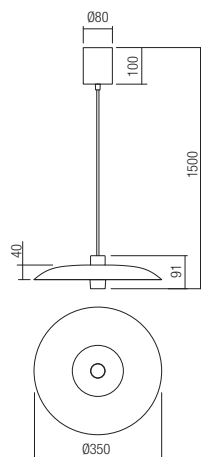

Навесные светильники для интерьера, с прямым/косвенным рассеиванием света, оснащённый монолитным блоком светодиодов и светодиодами SMD, структура из металла с покраской в матовый черный цвет, металлический абажур с покраской в матовый белый, терракотовый, матовый зеленый или матовый черный цвет, рассеиватель света из сатинового белого акрила.

Beltéri függesztekek, direkt/indirekt fényoszórású, COB és SMD LED-el szerelve, matt fekete fém szerkezet, matt fehér, terrakotta, matt zöld, matt fekete fém ernyő, matt opál akril diszperzór.

Таванни окачвания за интериора, с пряко/непряко разсейване на светлинната, оборудвани с един COB светодиод и SMD светодиоди, метална структура боядисана в матово черно, метален абажур боядисан в матово бяло, теракота, матово зелено или матово черно, дифузер от бял сатенен акрилен.

Závesné interiérové svietidlá s priamym/nepriamym rozptylom svetla, vybavené jednou COB LED a SMD LED, kovová konštrukcia lakovaná pieskovo čiernou farbou, kovové tienidlo lakované pieskovo bielou, terakota, matnou zelenou alebo matnou čiernou, saténový akrylátový difúzor.

- art. **01-2736** White
- art. **01-2737** Terracotta
- art. **01-2738** Green
- art. **01-2739** Black

Led type	EDISON 2835 SMD LED 30 pcs x 0,2W + OSRAM COB LED 1pcs x 5W
Power	6W + 5W
Input	220-240V, 50/60Hz
Color temperature	3000K
Lumen source	720 lm + 677 lm
Lumen system	490 lm
Optic	25° + 120°
CRI	90
Not dimmable	

CE IP20