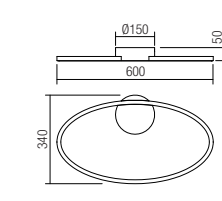

Led type	2835 SMD LED 168 pcs x 0,17W 3000K, 168 pcs x 0,17W 4000K
Power	29W
Input	220-240V, 50/60Hz
Color temperature	CCT 3000K/4000K
Lumen source	3792 lm
Lumen system	1501 lm
CRI	90
Dimmable (3 step)	

CE

art. **01-3335** Sand White
art. **01-3336** Bronze
art. **01-3298** Sand Black