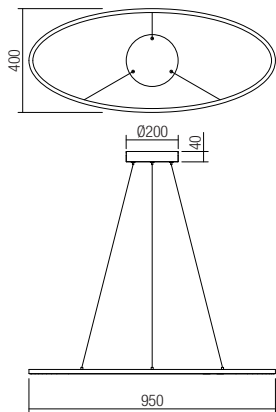

Led type	2835 SMD LED 264 pcs x 0.16W 3000K, 264 pcs x 0.16W 4000K
Power	43W
Input	220-240V, 50/60Hz
Color temperature	CCT 3000K/4000K
Lumen source	5718 lm
Lumen system	2916 lm
CRI	90
Dimmable (3 step)	☉
<b>CE IP20</b>	