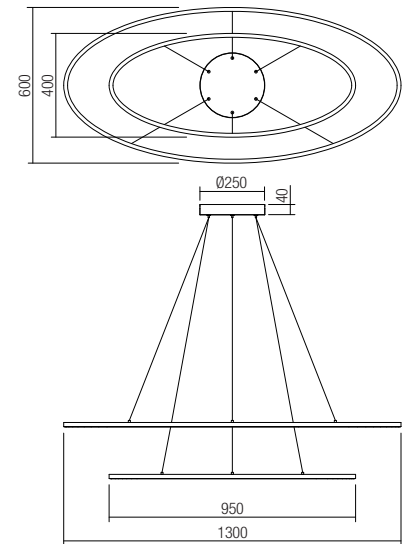

Led type	2835 SMD LED 264 pcs x 0.16W 3000K, 264 pcs x 0.16W 4000K
Power	43W
Input	220-240V, 50/60Hz
Color temperature	CCT 3000K/4000K
Lumen source	5718 lm
Lumen system	2916 lm
CRI	90
Dimmable (3 step)	☉
<b>CE IP20</b>	