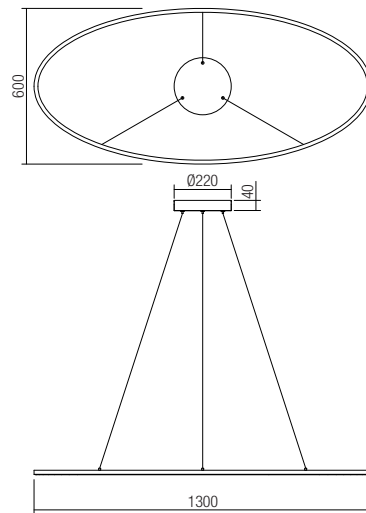

Led type	2835 SMD LED 264 pcs x 0.16W 3000K, 264 pcs x 0.16W 4000K
Power	43W
Input	220-240V, 50/60Hz
Color temperature	CCT 3000K/4000K
Lumen source	5718 lm
Lumen system	2916 lm
CRI	90
Dimmable (3 step)	☉
<b>CE IP20</b>	