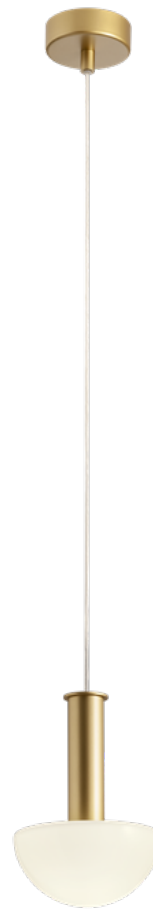

01-2476

01-2476

01-2474

01-2475

01-2472

01-2469

01-2470

01-2471

01-2472

Lumien

01-2478

INSTRUCTIONS ENCLOSED

**D-19b
Kodak
DEVELOPER
POWDER**

TO MAKE **3** GALLONS
13.5 LITRES

FOR X-RAY FILM AND PAPER, GENERAL CLINICAL,
AERIAL, INFRARED AND INDUSTRIAL RECORD
PHOTOGRAPHY

PREPARED IN ENGLAND BY
KODAK LIMITED LONDON

axel vervoordt wabi

FRANK
LLOYD
WRIGHT
FOUNDATION

FRANK LLOYD WRIGHT
I CAPOLAVERO

01-2477

01-2478

Series of light fixtures for interior, satin gold metal structure, blown opal glass diffusers.

Serie de corpuri de iluminat pentru interior, structură din metal finisat auriu mat, dispersoare din sticlă suflată opal.

Serie di apparecchi per interni, struttura in metallo finitura oro opaco, diffusori in vetro soffiato opale.