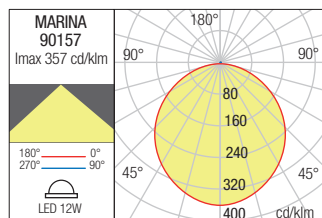

## CEILING LAMP • PLAFONIERĂ

Code Finishing

**90157** ■ Dark Grey

LED type	Input voltage	Power	Luminous Flux Source/system	CCT	CRI
SMD LED 2835, 81 pcs.	220-240V	12W	1300/808 lm	3000K	80