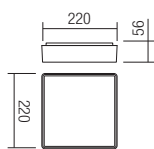

## CEILING LAMP • PLAFONIERĂ

Code Finishing

**90157** ■ Dark Grey

LED type	Input voltage	Power	Luminous Flux Source/system	CCT	CRI
SMD LED 2835, 81 pcs.	220-240V	12W	1300/808 lm	3000K	80