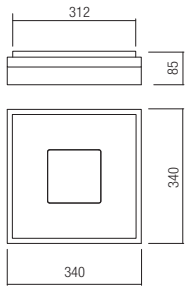

art. **01-1995** Sand White
art. **01-1996** Sand Pale Gold