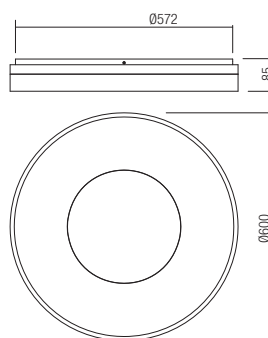

Led type	SMD LED 2835 300 pcs x 0,12W
Power	36W
Input	220-240V, 50/60Hz
Color temperature	3000K
Lumen source	4220 lm
Lumen system	2411 lm
CRI	90
Dimmable (3 step)	☾

CE IP20

Led type	SMD LED 2835 470 pcs x 0,16W
Power	75W
Input	220-240V, 50/60Hz
Color temperature	3000K
Lumen source	8547 lm
Lumen system	4575 lm
CRI	90
Dimmable (3 step)	☾

CE IP20