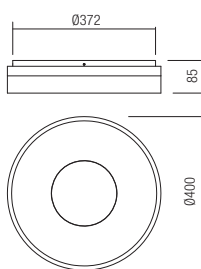

Led type	SMD LED 2835 300 pcs x 0,12W
Power	36W
Input	220-240V, 50/60Hz
Color temperature	3000K
Lumen source	4220 lm
Lumen system	2411 lm
CRI	90
Dimmable (3 step)	☾

CE IP20

Led type	SMD LED 2835 470 pcs x 0,16W
Power	75W
Input	220-240V, 50/60Hz
Color temperature	3000K
Lumen source	8547 lm
Lumen system	4575 lm
CRI	90
Dimmable (3 step)	☾

CE IP20