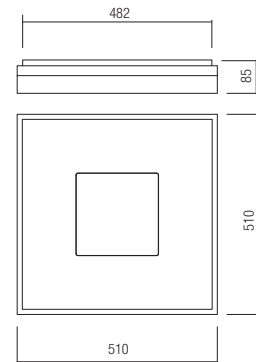

art. **01-1999** Sand White
art. **01-2000** Sand Pale Gold