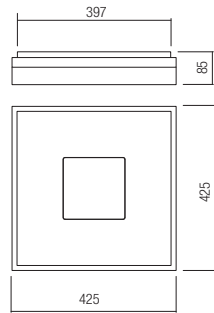

art. **01-1997** Sand White
art. **01-1998** Sand Pale Gold