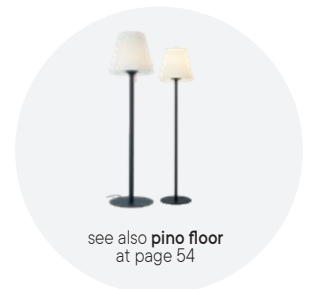

### TABLE LAMP • VEIOZĂ

Code	Finishing
<b>90166</b>	■ Dark Grey
LED type	SMD LED 2835, 6 pcs. + RGB SMD 5050 4 pcs.
Power	2,6W
CCT	RGB+WW
Luminous Flux Source/system	280/190 lm
CRI	85
Input voltage	DC 3,7V
Battery type	18650 Li-ion with self protection system
Battery capacity	4400mA
Charging time	<6h
Life time (100% light intensity)	>6h
Life time (20% light intensity)	>20h
Power supply adapter Included	Input AC 100-240V, Output DC 5V 1A
Switch	ON/OFF, DIMMER 100% - 20%, RGB controller