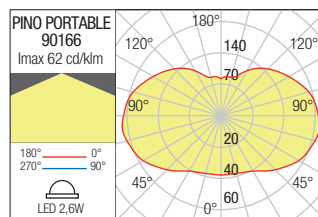

### TABLE LAMP • VEIOZĂ

Code	Finishing
<b>90166</b>	■ Dark Grey
LED type	SMD LED 2835, 6 pcs. + RGB SMD 5050 4 pcs.
Power	2,6W
CCT	RGB+WW
Luminous Flux Source/system	280/190 lm
CRI	85
Input voltage	DC 3,7V
Battery type	18650 Li-ion with self protection system
Battery capacity	4400mA
Charging time	<6h
Life time (100% light intensity)	>6h
Life time (20% light intensity)	>20h
Power supply adapter Included	Input AC 100-240V, Output DC 5V 1A
Switch	ON/OFF, DIMMER 100% - 20%, RGB controller