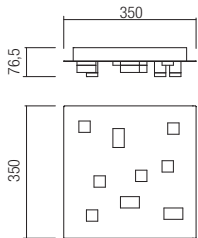

01-2015

Led type	SMD LED 3014 9 pcs x 3W
Power	27W
Input	220-240V, 50/60Hz
Color temperature	3000K
Lumen source	2880 lm
Lumen system	1727/1498 lm (Sand White/Brush Black)
CRI	80
Not dimmable	

CE IP20

art. **01-2016** Sand White
 art. **01-2017** Brush Black