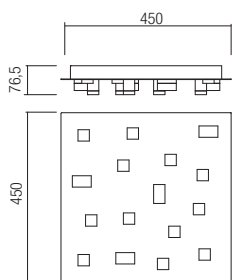

01-2015

Led type	SMD LED 3014 9 pcs x 3W
Power	27W
Input	220-240V, 50/60Hz
Color temperature	3000K
Lumen source	2880 lm
Lumen system	1727/1498 lm (Sand White/Brush Black)
CRI	80
Not dimmable	

CE IP20

art. **01-2016** Sand White
 art. **01-2017** Brush Black