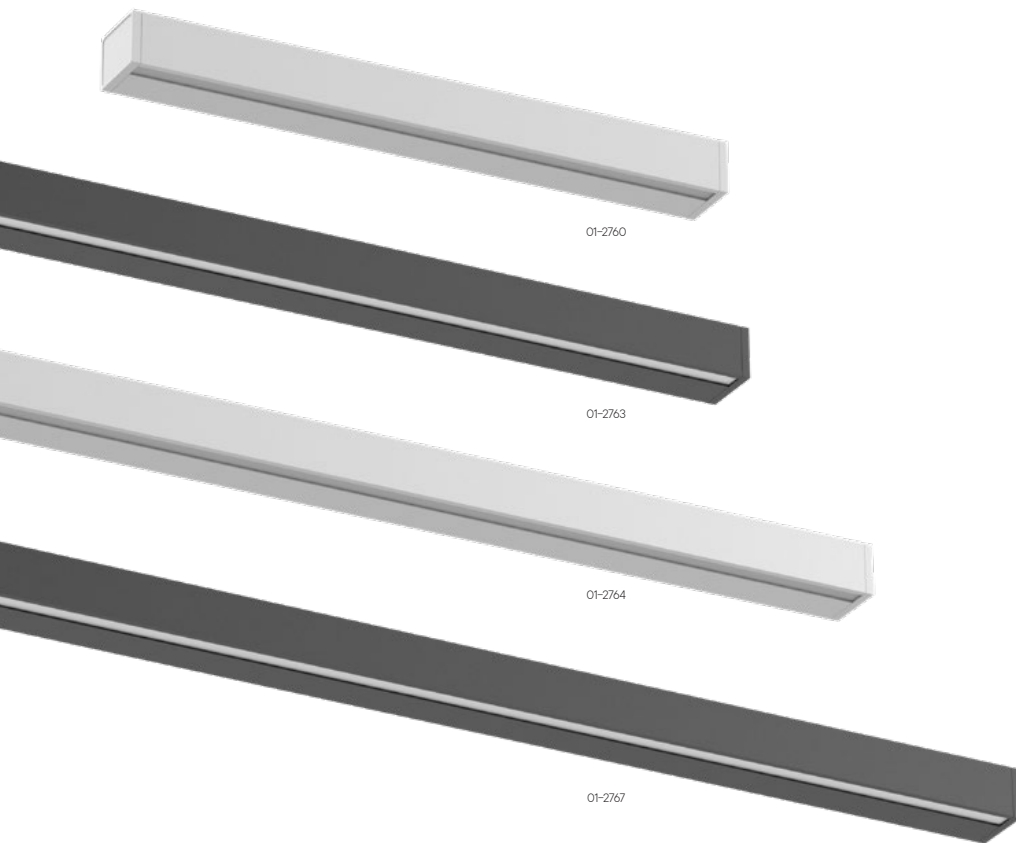

art. **01-2760** Sand White
art. **01-2761** Sand Black

Led type	SMD LED 2835 128 pcs x 0,11W
Power	13W
Input	220-240V, 50/60Hz
Color temperature	3000K
Lumen source	1640 lm
Lumen system	White: 670 lm Black: 570 lm
CRI	80
Not dimmable	
CE IP20	

art. **01-2762** Sand White
art. **01-2763** Sand Black

art. **01-2764** Sand White
art. **01-2765** Sand Black

art. **01-2766** Sand White
art. **01-2767** Sand Black

Led type	SMD LED 2835 192 pcs x 0,12W
Power	21W
Input	220-240V, 50/60Hz
Color temperature	3000K
Lumen source	2700 lm
Lumen system	White: 1170 lm Black: 970 lm
CRI	80
Not dimmable	
CE IP20	

Led type	SMD LED 2835 288 pcs x 0,11W
Power	31W
Input	220-240V, 50/60Hz
Color temperature	3000K
Lumen source	3680 lm
Lumen system	White: 1600 lm Black: 1400 lm
CRI	80
Not dimmable	
CE IP20	

Led type	SMD LED 2835 384 pcs x 0,10W
Power	35W
Input	220-240V, 50/60Hz
Color temperature	3000K
Lumen source	4050 lm
Lumen system	White: 1900 lm Black: 1680 lm
CRI	80
Not dimmable	
CE IP20