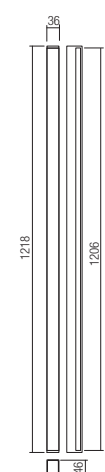

01-2764

01-2760

Plot

Wall lamps for indoor equipped with SMD LEDs, with direct/indirect light dispersion.

Body of die cast aluminum electrostatically painted in sand white or sand black, satin acrylic diffusers.

Aplice pentru interior echipate cu LED-uri SMD, cu dispersie directă/indirectă a luminii.

Corp din aluminiu turnat sub presiune, vopsit în câmp electrostatic culoare alb mat sau negru mat, dispersoare din acril satinat.

Telo z tlakovo liateho hliníka elektrosztaticky lakované pieskovou bielou alebo pieskovo čiernou farbou, saténové akrylové difúzory.

art. **01-2760** Sand White
 art. **01-2761** Sand Black

Led type	SMD LED 2835 128 pcs x 0,11W
Power	13W
Input	220-240V, 50/60Hz
Color temperature	3000K
Lumen source	1640 lm
Lumen system	White: 670 lm Black: 570 lm
CRI	80
Not dimmable	
CE IP20	

art. **01-2762** Sand White
 art. **01-2763** Sand Black

art. **01-2764** Sand White
 art. **01-2765** Sand Black

art. **01-2766** Sand White
 art. **01-2767** Sand Black

Led type	SMD LED 2835 192 pcs x 0,12W
Power	21W
Input	220-240V, 50/60Hz
Color temperature	3000K
Lumen source	2700 lm
Lumen system	White: 1170 lm Black: 970 lm
CRI	80
Not dimmable	
CE IP20	