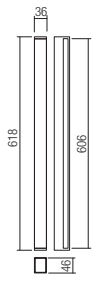

Led type	SMD LED 2835 192 pcs x 0,12W
Power	21W
Input	220-240V, 50/60Hz
Color temperature	3000K
Lumen source	2700 lm
Lumen system	White: 1170 lm Black: 970 lm
CRI	80
Not dimmable	
CE IP20	

Led type	SMD LED 2835 288 pcs x 0,11W
Power	31W
Input	220-240V, 50/60Hz
Color temperature	3000K
Lumen source	3680 lm
Lumen system	White: 1600 lm Black: 1400 lm
CRI	80
Not dimmable	
CE IP20	

Led type	SMD LED 2835 384 pcs x 0,10W
Power	35W
Input	220-240V, 50/60Hz
Color temperature	3000K
Lumen source	4050 lm
Lumen system	White: 1900 lm Black: 1680 lm
CRI	80
Not dimmable	
CE IP20