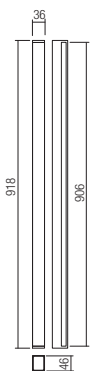

Led type	SMD LED 2835 192 pcs x 0,12W
Power	21W
Input	220-240V, 50/60Hz
Color temperature	3000K
Lumen source	2700 lm
Lumen system	White: 1170 lm Black: 970 lm
CRI	80
Not dimmable	
CE IP20	

Led type	SMD LED 2835 288 pcs x 0,11W
Power	31W
Input	220-240V, 50/60Hz
Color temperature	3000K
Lumen source	3680 lm
Lumen system	White: 1600 lm Black: 1400 lm
CRI	80
Not dimmable	
CE IP20	

Led type	SMD LED 2835 384 pcs x 0,10W
Power	35W
Input	220-240V, 50/60Hz
Color temperature	3000K
Lumen source	4050 lm
Lumen system	White: 1900 lm Black: 1680 lm
CRI	80
Not dimmable	
CE IP20