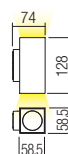

**WALL LAMP • APLICĂ**

Code Finishing

**90084** Sand White

**90085** Dark Grey

**90086** Dark Brown

LED type	Input voltage	Power	Luminous Flux Source/system	CCT	Optics	CRI
COB LED, 1 pcs.	220-240V	3W	319/280lm	3000K	40°	82

Dimension

Photometry

**WALL LAMP • APLICĂ**

Code Finishing

**90087** Sand White

**90088** Dark Grey

**90089** Dark Brown

LED type	Input voltage	Power	Luminous Flux Source/system	CCT	Optics	CRI
COB LED, 2 pcs.	220-240V	6W	673/540lm	3000K	40°	82

Dimension

Photometry