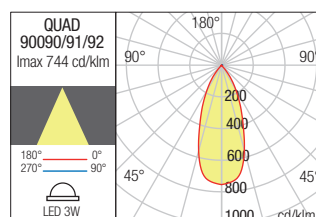

CEILING LAMP • PLAFONIERĂ

Code Finishing

- **90090** Sand White
- **90091** Dark Grey
- **90092** Dark Brown

LED type	Input voltage	Power	Luminous Flux Source/system	CCT	Optics	CRI
COB LED, 1 pcs.	220-240V	3W	319/280lm	3000K	40°	82