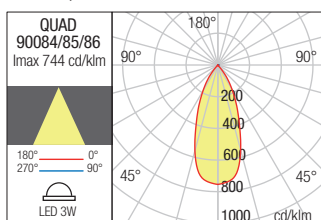

**WALL LAMP • APLICĂ**

Code Finishing

**90084** Sand White

**90085** Dark Grey

**90086** Dark Brown

LED type	Input voltage	Power	Luminous Flux Source/system	CCT	Optics	CRI
COB LED, 1 pcs.	220-240V	3W	319/280lm	3000K	40°	82

Dimension

Photometry

**WALL LAMP • APLICĂ**

Code Finishing

**90087** Sand White

**90088** Dark Grey

**90089** Dark Brown

LED type	Input voltage	Power	Luminous Flux Source/system	CCT	Optics	CRI
COB LED, 2 pcs.	220-240V	6W	673/540lm	3000K	40°	82