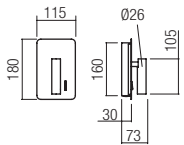

CE IP20

01-2978

01-2977

- art. **01-2979** White
- art. **01-2980** Gold
- art. **01-2981** Satin Nickel
- art. **01-2982** Black

Led type EDISON SMD LED 2835 30 pcs x 0.2W + OSRAM SMD LED 3535 1pc x 3W  
 Power 6W + 3W  
 Input 220-240V, 50/60Hz  
 Color temperature 3000K  
 Lumen source 720 lm + 238 lm  
 Lumen system 330 lm + 135 lm  
 Optic 120° + 20°