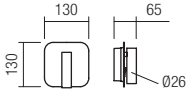

- art. **01-1491** Matt White
- art. **01-1492** Matt Black
- art. **01-2977** Gold
- art. **01-2978** Satin Nickel

Led type EDISON SMD LED 2835 30 pcs x 0.2W + OSRAM SMD LED 3535 1pc x 3W
Power 6W + 3W
Input 220-240V, 50/60Hz
Color temperature 3000K
Lumen source 720 lm + 238 lm
Lumen system 330 lm + 135 lm
Optic 120° + 20°
CRI 90
Not dimmable

CE IP20