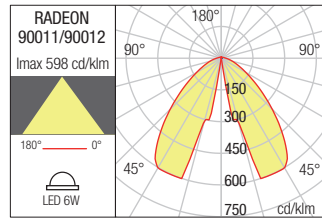

WALL LAMP • APLICĂ

Code Finishing

90011 ■ Dark Grey

90012 ■ Dark Brown

LED type	Input voltage	Power	Luminous Flux Source/system	CCT	Optics	CRI
COB LED OSRAM 1 pcs	220-240V	6W	690/408 lm	3000K	70°	85

BOLLARD • STĂLPIȘOR