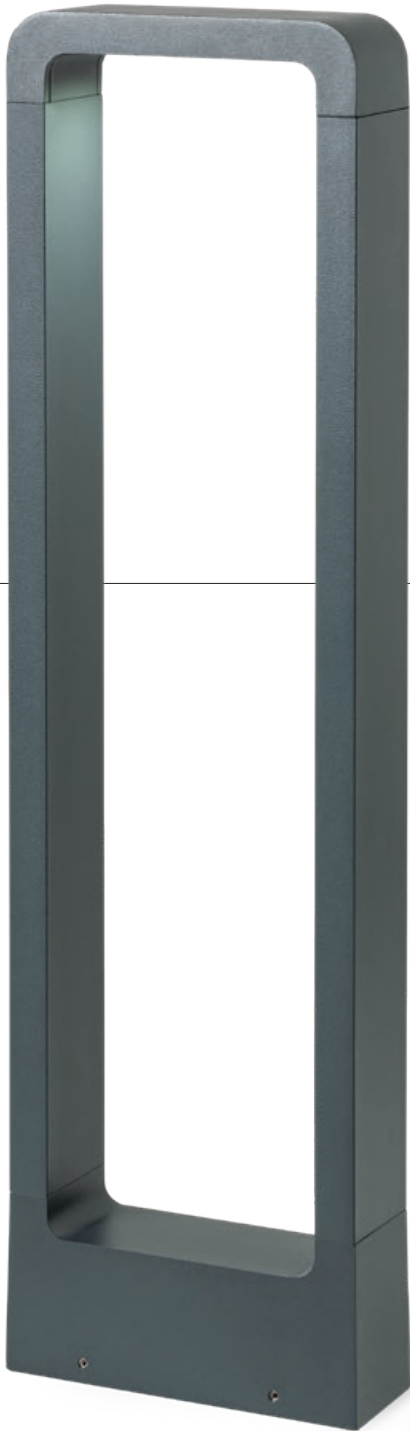

WALL LAMP • APLICĂ

Code Finishing

90011 ■ Dark Grey

90012 ■ Dark Brown

LED type	Input voltage	Power	Luminous Flux Source/system	CCT	Optics	CRI
COB LED OSRAM 1 pcs	220-240V	6W	690/408 lm	3000K	70°	85