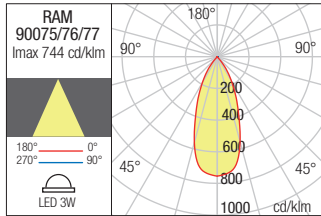

WALL LAMP • APLICĂ

Code Finishing

- 90078** Sand White
- 90079** Dark Grey
- 90080** Dark Brown

LED type	Input voltage	Power	Luminous Flux Source/system	CCT	Optics	CRI
COB LED, 2 pcs.	220-240V	6W	673/540lm	3000K	40°	82