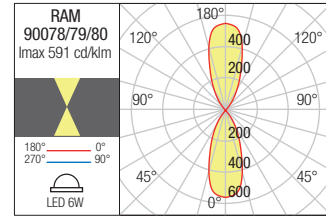

WALL LAMP • APLICĂ

Code Finishing

- **90078** Sand White
- **90079** Dark Grey
- **90080** Dark Brown

LED type	Input voltage	Power	Luminous Flux Source/system	CCT	Optics	CRI
COB LED, 2 pcs.	220-240V	6W	673/540lm	3000K	40°	82