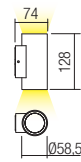

WALL LAMP • APLICĂ

Code Finishing

- **90078** Sand White
- **90079** Dark Grey
- **90080** Dark Brown

LED type	Input voltage	Power	Luminous Flux Source/system	CCT	Optics	CRI
COB LED, 2 pcs.	220-240V	6W	673/540lm	3000K	40°	82