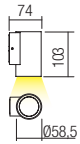

WALL LAMP • APLICĂ

Code Finishing

- 90078** Sand White
- 90079** Dark Grey
- 90080** Dark Brown

LED type	Input voltage	Power	Luminous Flux Source/system	CCT	Optics	CRI
COB LED, 2 pcs.	220-240V	6W	673/540lm	3000K	40°	82