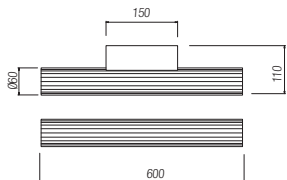

art. **01-2590** 3000K
art. **01-2591** 4000K