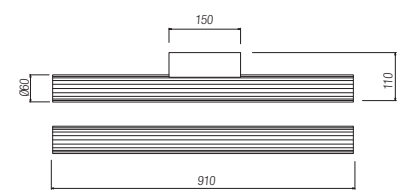

art. **01-2592** 3000K
art. **01-2593** 4000K