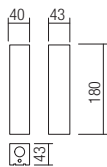

01-1977

01-1976

- art. **01-1975** Nature
- art. **01-1976** Walnut
- art. **01-1977** Black

Led type	CREE Power LED 2 pcs x 3W
Power	4,7W
Input	220-240V, 50/60Hz
Color temperature	3000K
Lumen source	303lm
Lumen system	262lm
Optic	50°
CRI	85
Not dimmable	